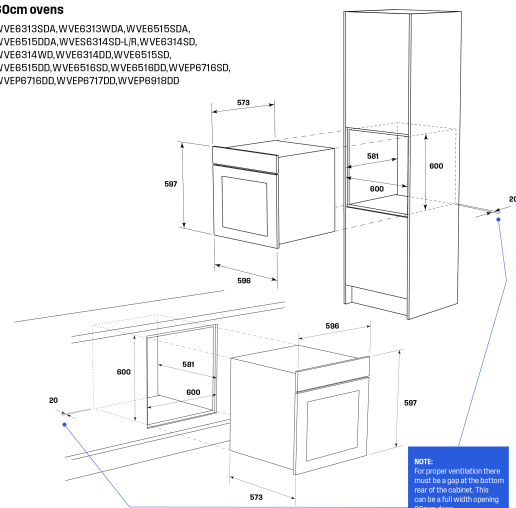

WVEP6918DD

60cm multi-function 19 dark stainless steel PyroClean oven with Roast + Steam, Dual AirFry, telescopic runners, and full touch TFT controls

Features

- Roast +Steam
- AirFry (2 levels)
- Fast Heat Up
- TFT touchscreen controls
- Telescopic runners
- PyroClean
- Easy guide side racks
- Programmable oven timer
- Cooler to Touch Doors
- Dark Stainless Steel Finish
- 80L gross capacity oven

Included accessories:

grill/oven pan, wire grill insert, baking tray, side racks, AirFry tray, 2* Small AirFry trays, 2 x telescopic runners, Chromed wire shelf, Airfry Shelf (with drip tray carrier)

Product Dimension

Total height (mm) - 597, Total width (mm) - 596, Total depth (mm) - 573, CM Tech data (cm) - 60

Flush fit cut out

Flush fit cut out height (mm) - 600, Flush fit cut out width (mm) - 600, Flush fit cut out depth (mm) - 581

Proud fit cut out

Proud fit cut out height (mm) - 590, Proud fit cut out width (mm) - 565, Proud fit cut out depth (mm) - 560

60cm ovens